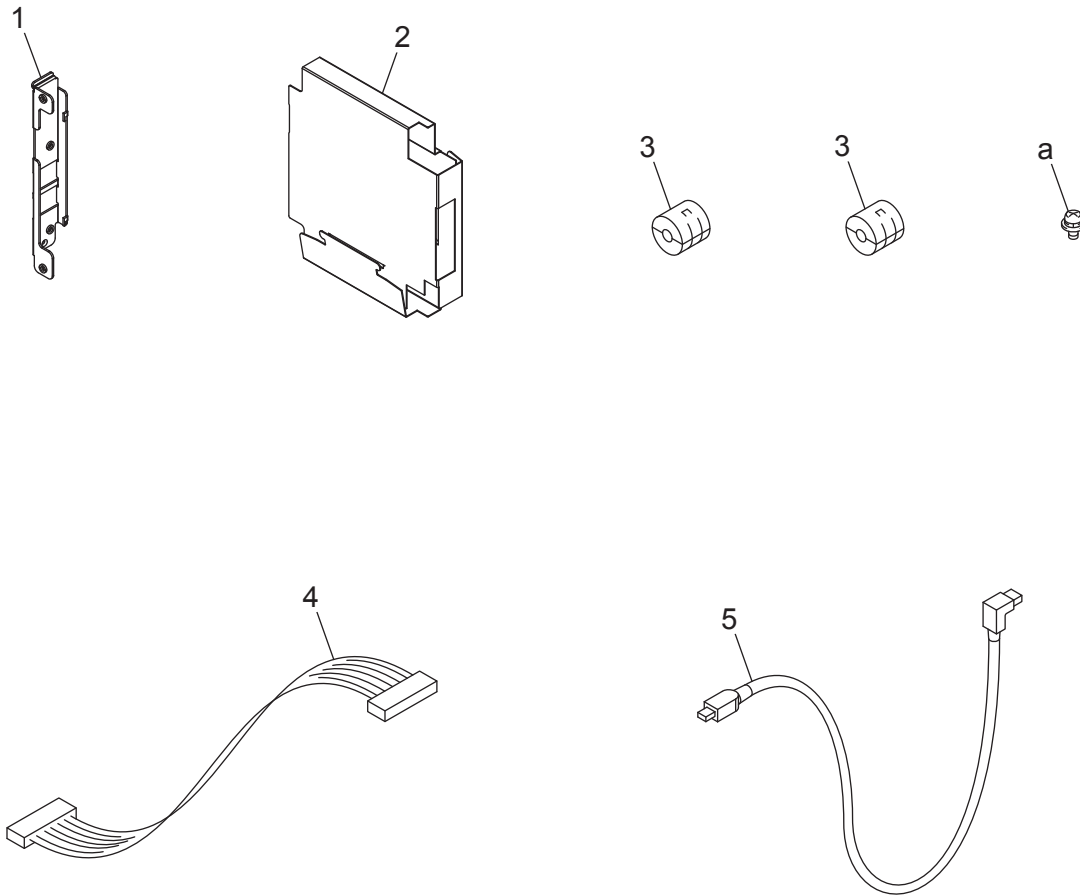

KONICA MINOLTA

PARTS GUIDE MANUAL

DECEMBER 2013

MK-P03
A6VG

INFORMATION FOR PARTS GUIDE MANUAL

To find correct Parts No., refer to the "HOW TO MAKE THE BEST USE OF THIS MANUAL" in the following page.

HOW TO MAKE THE BEST USE OF THIS MANUAL

- 1 When you order, please check the proper figures beforehand that are on Our Parts Guide Manual, and order with the appropriate figures.
- 2 For screws, Nuts, Washers, retaining rings and Pins which are used in this model, one letter is shown on the Standard parts column of Parts list and exploded diagrams.
- 3 In order to maintain safety of the product, some specific parts composed of this product are set up as "essential safety parts".
- 4 The assigned parts number for the "essential safety parts" is indicated as "SP00-****".
When replacing these parts, follow precautions for disassembling and installing which are listed in the Service Manual.
Do not use any parts that are not set up as
- 5 ♣ means that there are exclusive parts for each destination.
Please check the appropriate destination when you order.
- 6 Revision Mark
Marked as ▲ on the illustration shows that the revision has been made.
- 7 All rights reserved. (any reprints or quotations are prohibited.)
Use of this parts guide manual should be strictly supervised to avoid disclosure of confidential information.

CONTENTS

No.	DESCRIPTION	PAGE No.
1	MK-P03	P1

INDEX

Parts No.	Page No.
A121M70600	1-3
A6VG130000	1-1
A6VG130100	1-2
A6VGN10000	1-5
A6VGN10100	1-4

Key	Part No.	Description	Destinations	Class	QTY	Standard parts
1	A6VG130000	Mounting Plate		D	1	a-V116030503
2	A6VG130100	Cover		D	1	
3	A121M70600	Ferrite core		D	2	
4	A6VGN10100	Relay harness		D	1	
5	A6VGN10000	Relay harness		D	1	